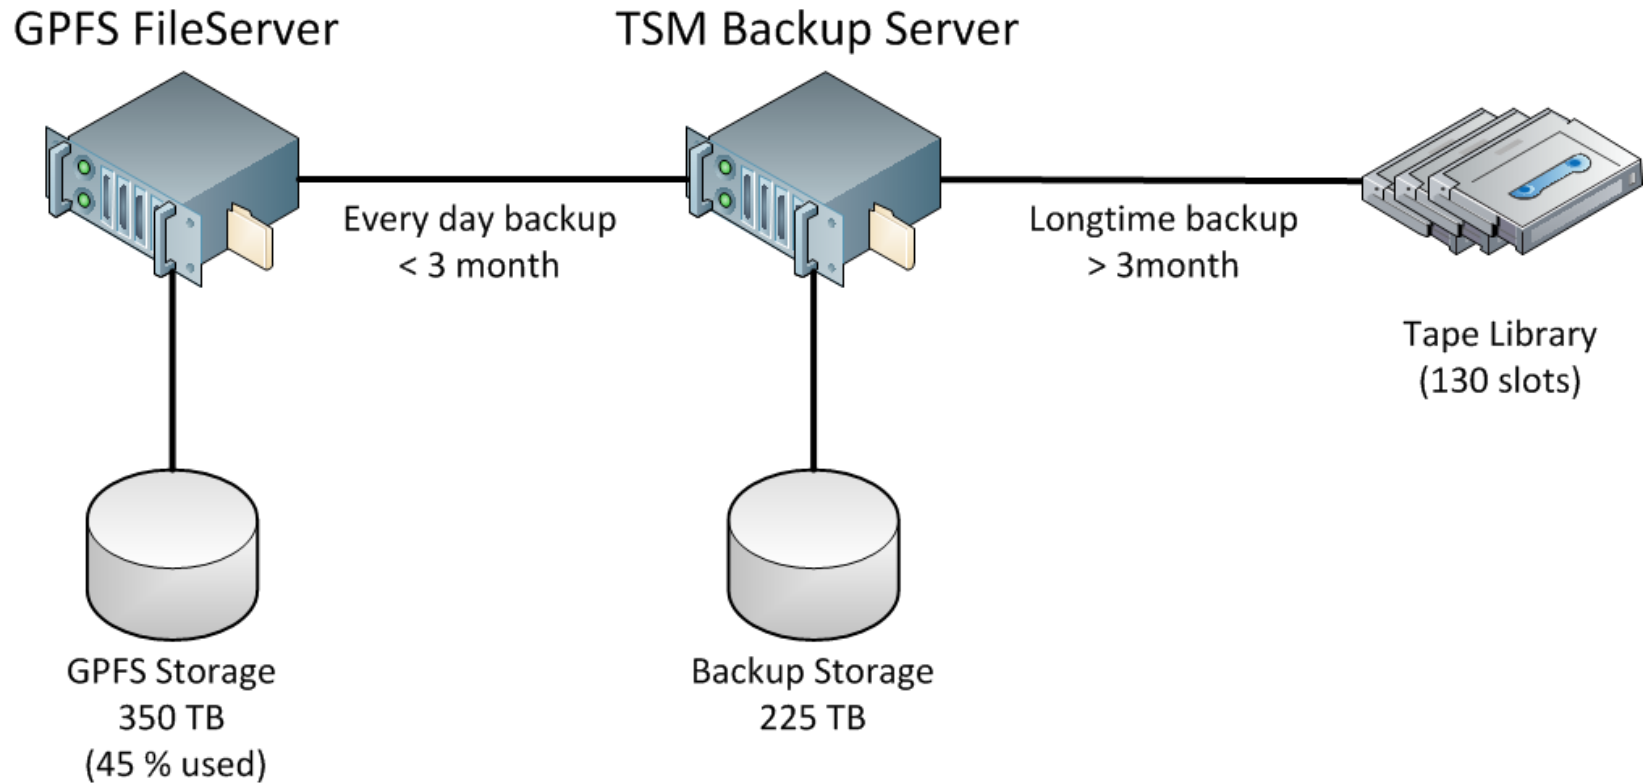

CIN Backup Strategy (TSM)

Tapes for Library

- Need for Tapes:
about 150 tapes for two years
- Costs: ~ 3800 €
 - 50 % CIN / 50 % Groups
 - Only Groups with additional Storage:
120 Euro for 10TB (once)
- For Comparison:
TSM at University(ZDV) for 10 TB:
~ 100€ / month

Emergency plannings for servers

- In case of:
- Fire
 - Flooding
 - Gas leak

CIN IT will shut down central IT systems from remote following a defined set of procedures.

CIN IT will also shut down servers owned by researchgroup if: